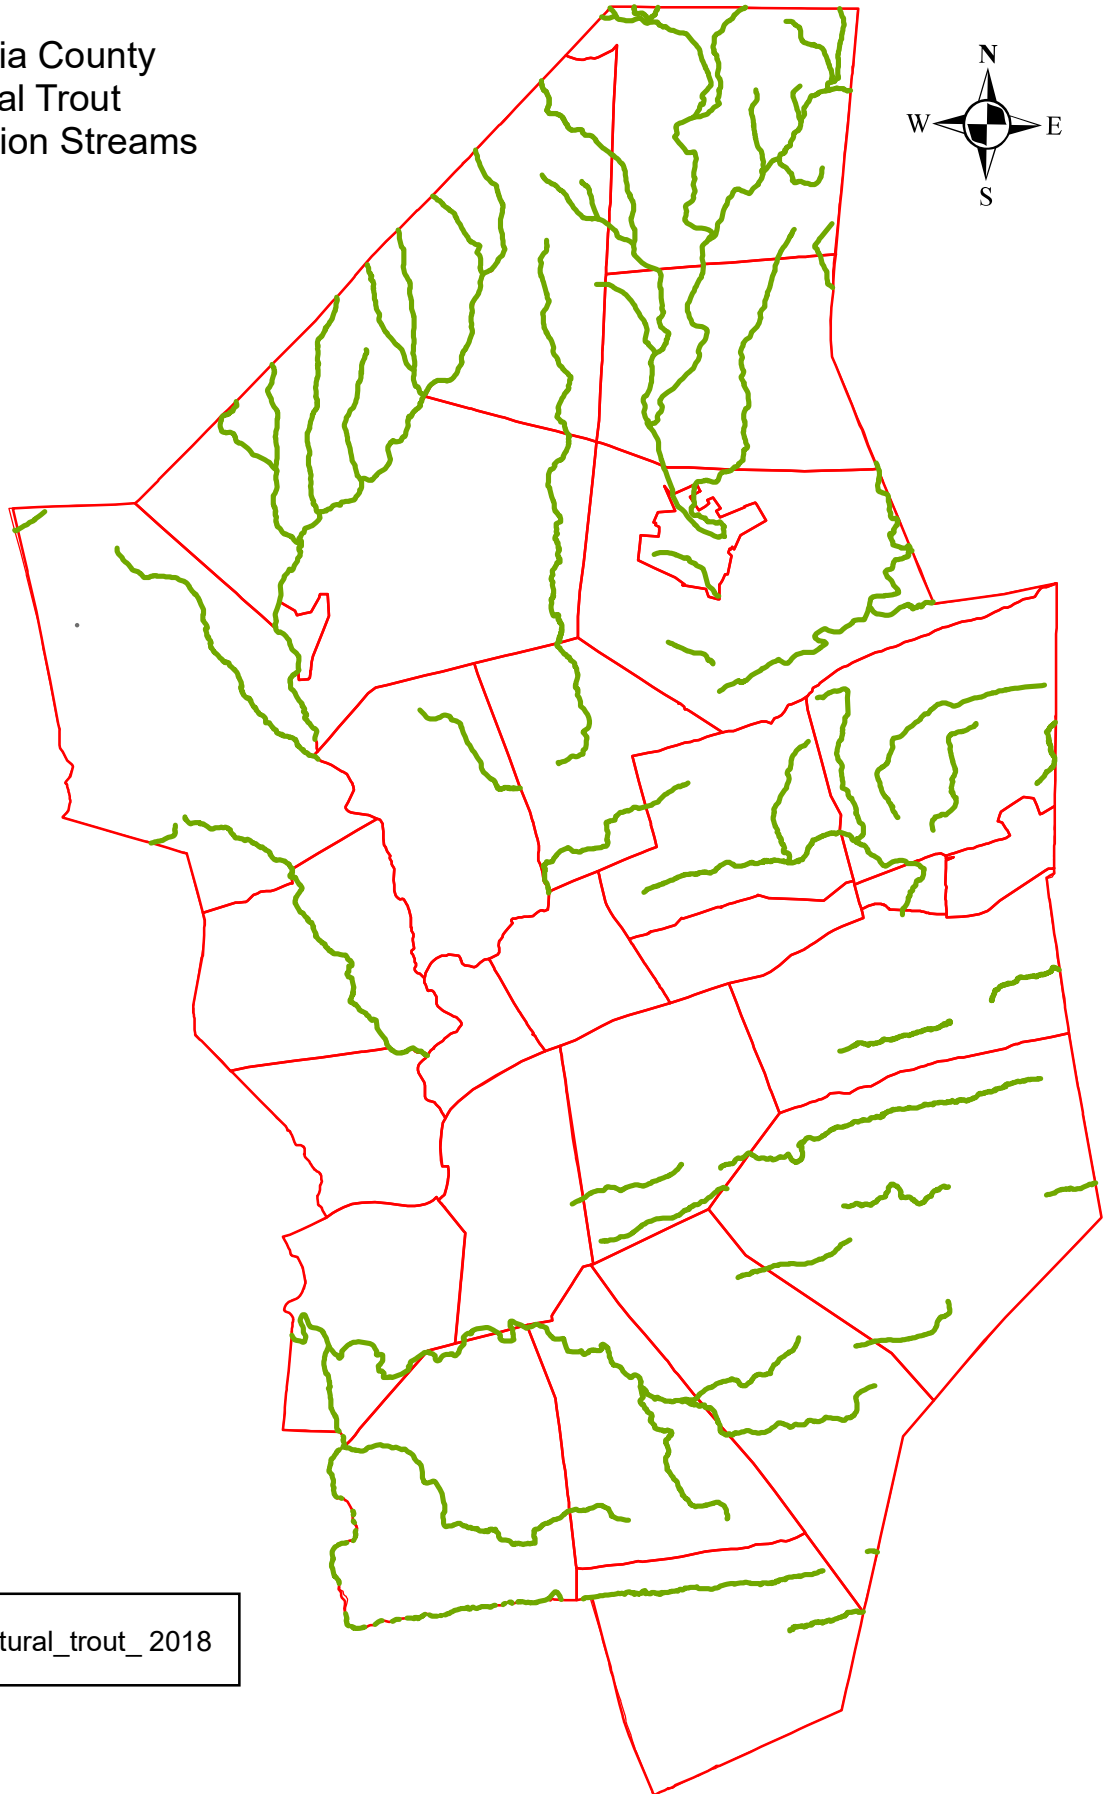

Columbia County
Natural Trout
Reproduction Streams

— natural_trout_2018

0 2 4 6 8 Miles